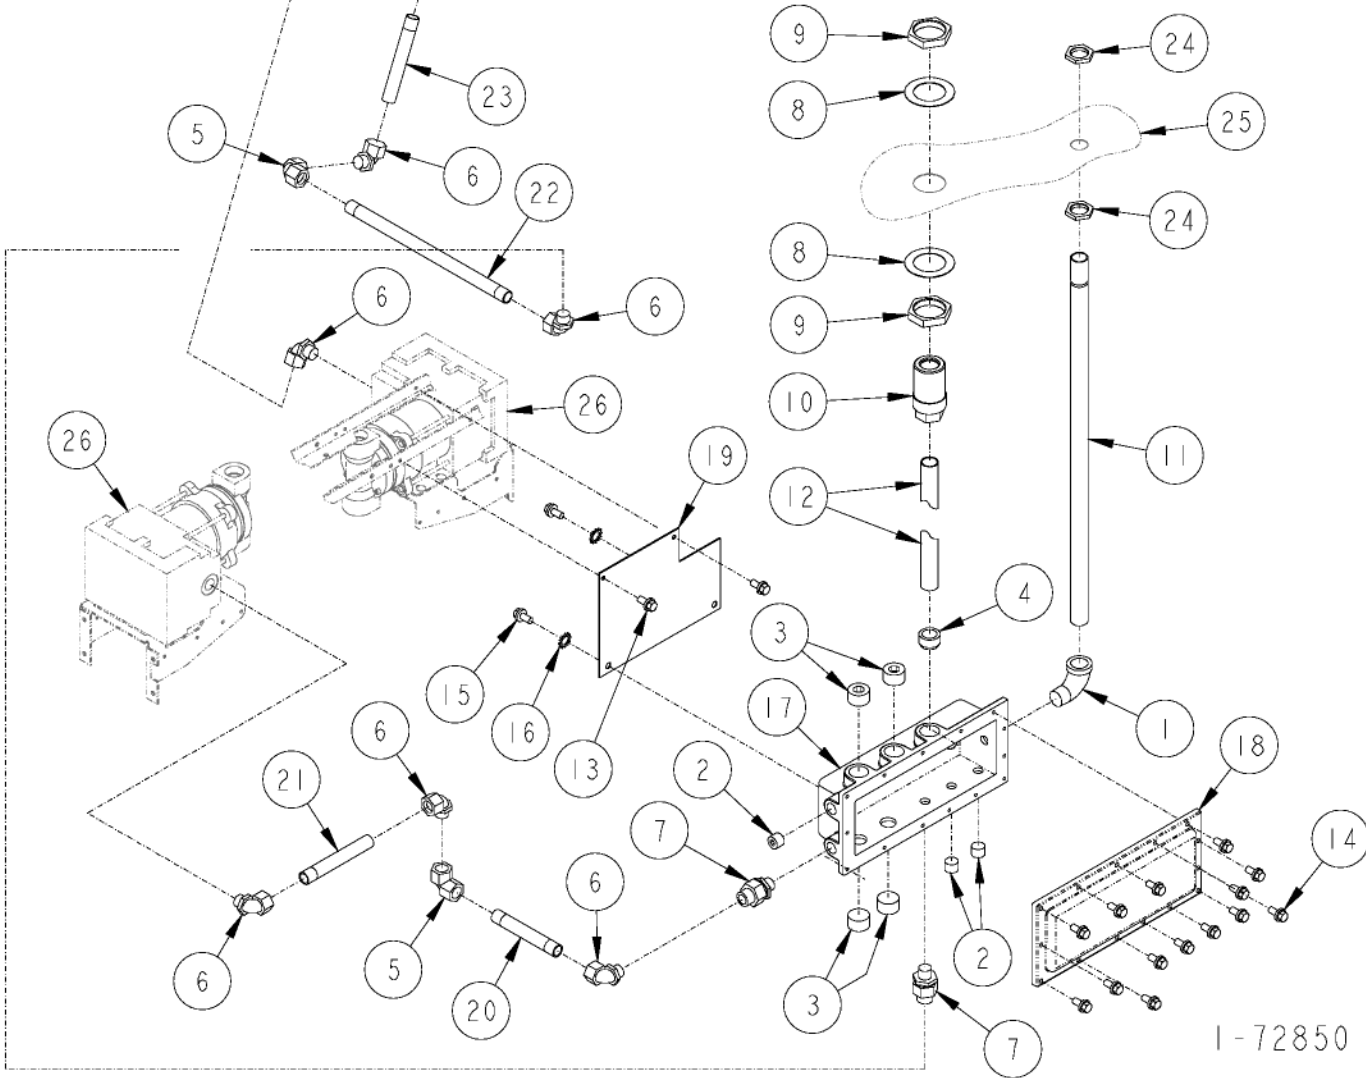

1-72849

CONNECTION BOX ASSEMBLY
FRANKLIN ASSIST VAPOR
WIDE FRAME

ITEM PART			ITEM PART		
NO.	NO.	DESCRIPTION	NO.	NO.	DESCRIPTION
1	X-420-8	90° Street Elbow	19	8801074	Connection Box Mounting Bracket
2	X-424-3	Pipe Plug	20	8801221	Conduit
3	X-426-1	Pipe Plug	21	8801222	Conduit
4	X-456	Reducer	22	8801224	Conduit
5	X-617-1	1/2" x 90° Elbow (Female/Female)	23	8801225	Conduit
6	X-617-3	1/2" x 90° Elbow (Male/Female)	24	8801343	Conduit Nut
7	X-619-22	1/2" Union	25	<u>For parts call out of Lower Frame Assembly see 72824.</u>	
8	1-132705	Conduit Washer	26	<u>For parts call out of Vapor Control Assembly see 72848.</u>	
9	1-132706	Conduit Nut			
10	1-231866	Barrier Body			1-72849
11	2-233720	Conduit			
12	<u>Conduit</u>				
	1-321222	All models except 34442			
	8801496	Model 34442			
13	4005047	1/4 x 1/2" Long Screw			
14	4005070	Screw			
15	4006010	Screw			
16	4036010	Lockwasher			
17	4080005	Connection Box			
18	4080006	Connection Box Cover			

CONNECTION BOX ASSEMBLY

FRANKLIN ASSIST VAPOR NARROW FRAME

1-72850

CONNECTION BOX ASSEMBLY
FRANKLIN ASSIST VAPOR
NARROW FRAME

ITEM PART			ITEM PART		
NO.	NO.	DESCRIPTION	NO.	NO.	DESCRIPTION
1	X-420-8	90° Street Elbow	23	8801263	Conduit
2	X-424-3	Pipe Plug	24	8801343	Conduit Nut
3	X-426-1	Pipe Plug	25 For parts call out of Lower Frame Assembly see 72824.		
4	X-456	Reducer	26 For parts call out of Vapor Control Assembly see 72848.		
5	X-617-1	1/2" x 90° Elbow (Female/Female)			
6	X-617-3	1/2" x 90° Elbow (Male/Female)			1-72850
7	X-619-22	1/2" Union			
8	1-132705	Conduit Washer			
9	1-132706	Conduit Nut			
10	1-231866	Barrier Body			
11	2-233720	Conduit			
12	1-321222	Conduit			
13	4005047	1/4 x 1/2" Long Screw			
14	4005070	Screw			
15	4006010	Screw			
16	4036010	Lockwasher			
17	4080005	Connection Box			
18	4080006	Connection Box Cover			
19	8801074	Connection Box Mounting Bracket			
20	8801260	Conduit			
21	8801261	Conduit			
22	8801262	Conduit			