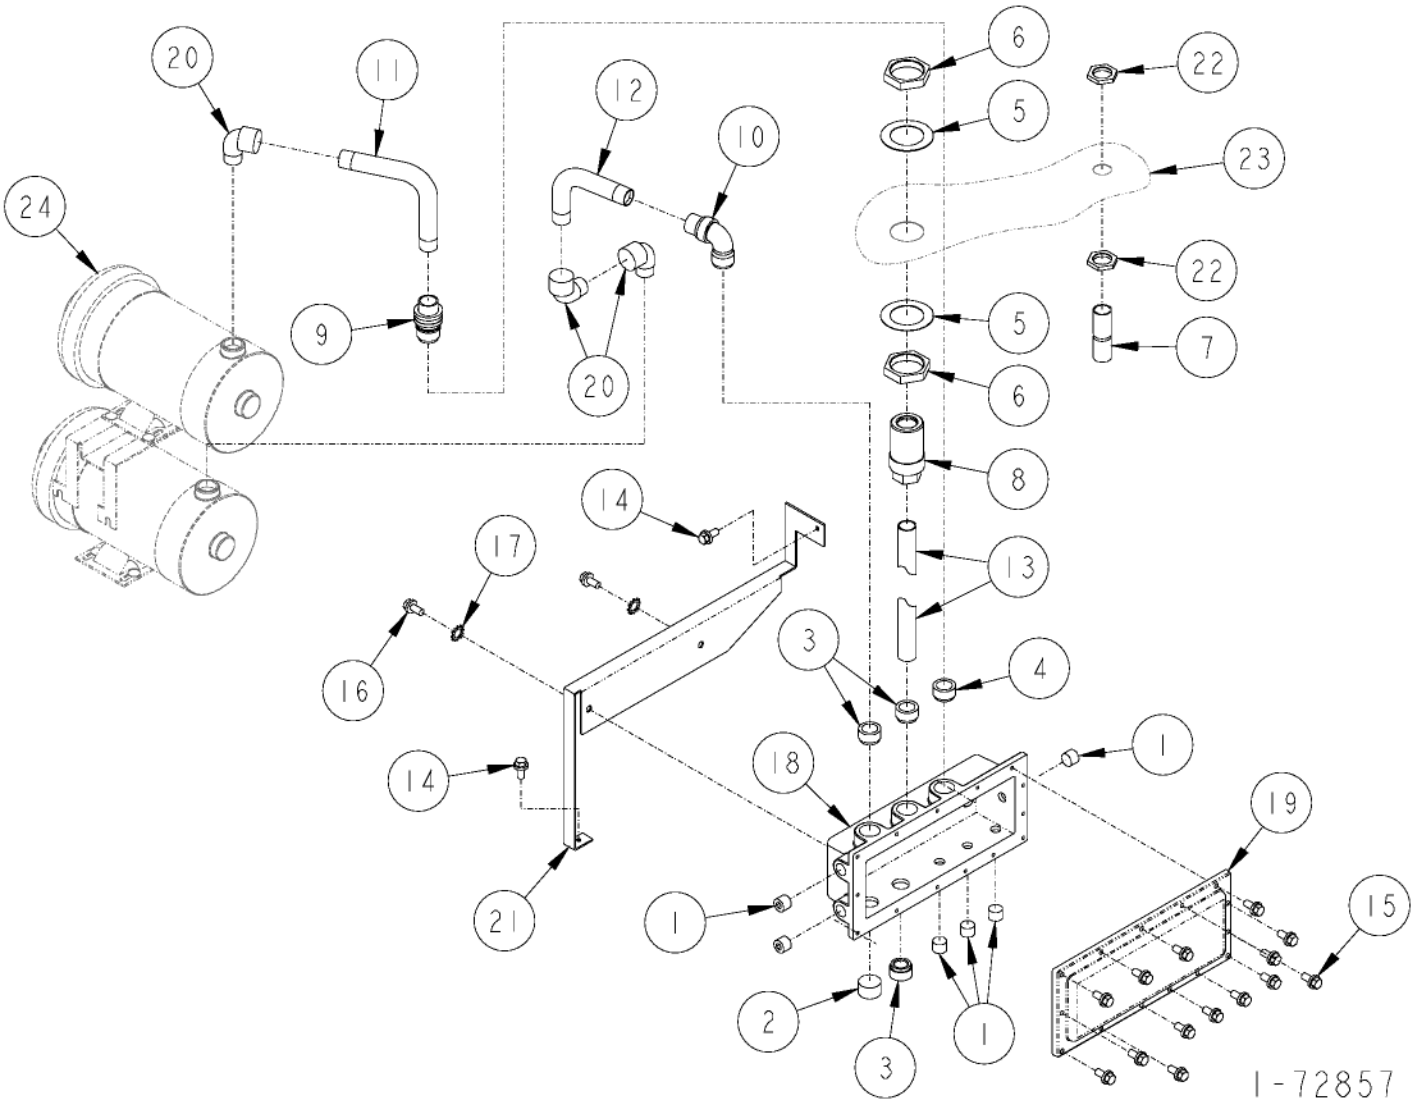

CONNECTION BOX ASSEMBLY

VAPOR BALANCE & NON-VAPOR

1-72851

CONNECTION BOX ASSEMBLY VAPOR BALANCE & NON-VAPOR

ITEM NO.	PART NO.	DESCRIPTION
1	X-424-3	Pipe Plug
2	X-426-1	Pipe Plug
3	X-456	Reducer
4	1-132705	Conduit Washer
5	1-132706	Conduit Nut
6	1-231866	Barrier Body
7	<u>Conduit</u>	
	1-321222	All models except listed below
	8801496	Model 34442 only
8	4005047	1/4 x 1/2" Long Screw
9	4005070	Screw
10	4006010	Screw
11	4036010	Lockwasher
12	4080005	Connection Box
13	4080006	Connection Box Cover
14	8801074	Connection Box Mounting Bracket
15	8801343	Conduit Nut
16	8800412	Conduit Plug
17	For parts call out of Lower Frame Assembly see 72824.	

CONNECTION BOX ASSEMBLY

SUCTION SYSTEM NARROW FRAME

CONNECTION BOX ASSEMBLY
SUCTION SYSTEM NARROW
FRAME

ITEM PART			ITEM PART		
NO.	NO.	DESCRIPTION	NO.	NO.	DESCRIPTION
1	X-424-3	Pipe Plug	18	4080005	Connection Box
2	X-426-1	Pipe Plug	19	4080006	Connection Box Cover
3	X-456	1" x 3/4" Conduit Bushing	20	4090102	3/4" Conduit Street Elbow
4	X-456	1" x 3/4" Conduit Bushing	21	8200506	J Box Mounting Bracket
	06-51901	1" Pipe Plug (Models only)	22	8801343	Conduit Nut
5	1-132705	Conduit Washer	23	For parts call out of Center Enclosure Assembly see	
6	1-132706	Conduit Nut	24	<u>For parts call out of Motor Assembly see 72858.</u>	
7	1-228645	1/2" Conduit Hole Plug			1-72857
8	1-231866	Barrier Body			
9	1-233721	3/4" Male Union			
10	1-233722	3/4" Elbow Union			
11	1-233723	Upper Motor Conduit			
12	1-233724	Lower Motor Conduit			
13	1-321223	J Box Conduit			
14	4005047	1/4 x 1/2" Long Screw			
15	4005070	Screw			
16	4006010	Screw			
17	4036010	Lockwasher			