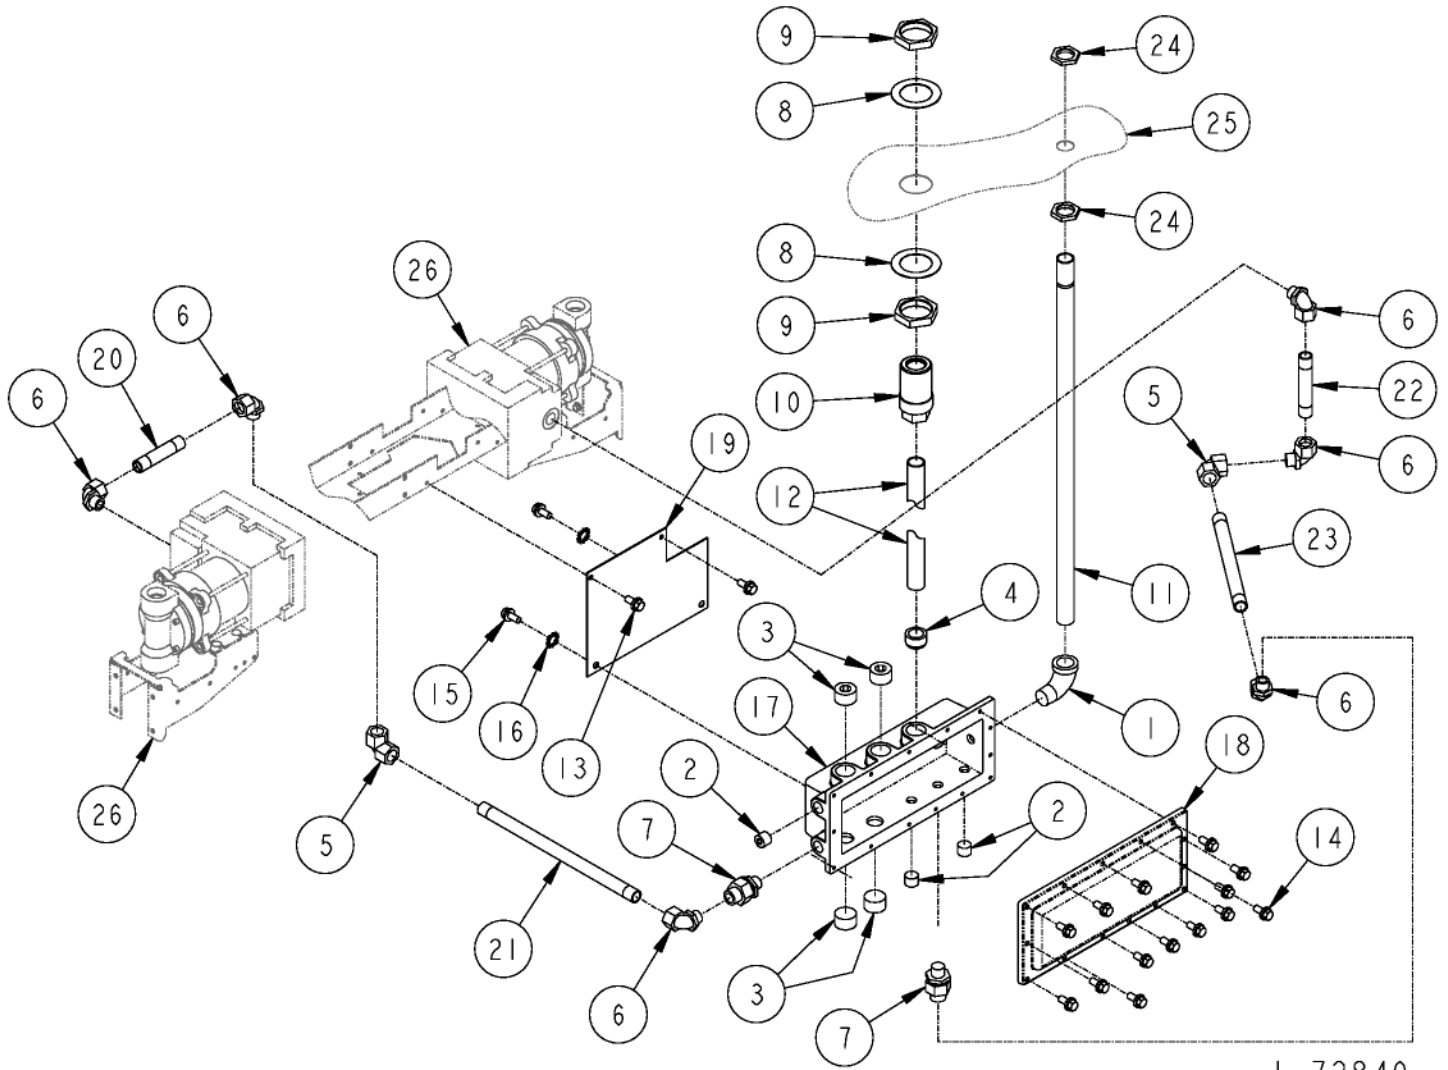

1-72849

CONNECTION BOX ASSEMBLY
FRANKLIN ASSIST VAPOR
WIDE FRAME

ITEM PART			ITEM PART		
NO.	NO.	DESCRIPTION	NO.	NO.	DESCRIPTION
1	X-420-8	90° Street Elbow	19	8801074	Connection Box Mounting Bracket
2	X-424-3	Pipe Plug	20	8801221	Conduit
3	X-426-1	Pipe Plug	21	8801222	Conduit
4	X-456	Reducer	22	8801224	Conduit
5	X-617-1	1/2" x 90° Elbow (Female/Female)	23	8801225	Conduit
6	X-617-3	1/2" x 90° Elbow (Male/Female)	24	8801343	Conduit Nut
7	X-619-22	1/2" Union	25	<u>For parts call out of Lower Frame Assembly see 72824.</u>	
8	1-132705	Conduit Washer	26	<u>For parts call out of Vapor Control Assembly see 72848.</u>	
9	1-132706	Conduit Nut			
10	1-231866	Barrier Body			1-72849
11	2-233720	Conduit			
12	<u>Conduit</u>				
	1-321222	All models except 34442			
	8801496	Model 34442			
13	4005047	1/4 x 1/2" Long Screw			
14	4005070	Screw			
15	4006010	Screw			
16	4036010	Lockwasher			
17	4080005	Connection Box			
18	4080006	Connection Box Cover			

CONNECTION BOX ASSEMBLY

FRANKLIN ASSIST VAPOR NARROW FRAME

1-72850

CONNECTION BOX ASSEMBLY
FRANKLIN ASSIST VAPOR
NARROW FRAME

ITEM PART			ITEM PART		
NO.	NO.	DESCRIPTION	NO.	NO.	DESCRIPTION
1	X-420-8	90° Street Elbow	23	8801263	Conduit
2	X-424-3	Pipe Plug	24	8801343	Conduit Nut
3	X-426-1	Pipe Plug	25 For parts call out of Lower Frame Assembly see 72824.		
4	X-456	Reducer	26 For parts call out of Vapor Control Assembly see 72848.		
5	X-617-1	1/2" x 90° Elbow (Female/Female)			
6	X-617-3	1/2" x 90° Elbow (Male/Female)			1-72850
7	X-619-22	1/2" Union			
8	1-132705	Conduit Washer			
9	1-132706	Conduit Nut			
10	1-231866	Barrier Body			
11	2-233720	Conduit			
12	1-321222	Conduit			
13	4005047	1/4 x 1/2" Long Screw			
14	4005070	Screw			
15	4006010	Screw			
16	4036010	Lockwasher			
17	4080005	Connection Box			
18	4080006	Connection Box Cover			
19	8801074	Connection Box Mounting Bracket			
20	8801260	Conduit			
21	8801261	Conduit			
22	8801262	Conduit			