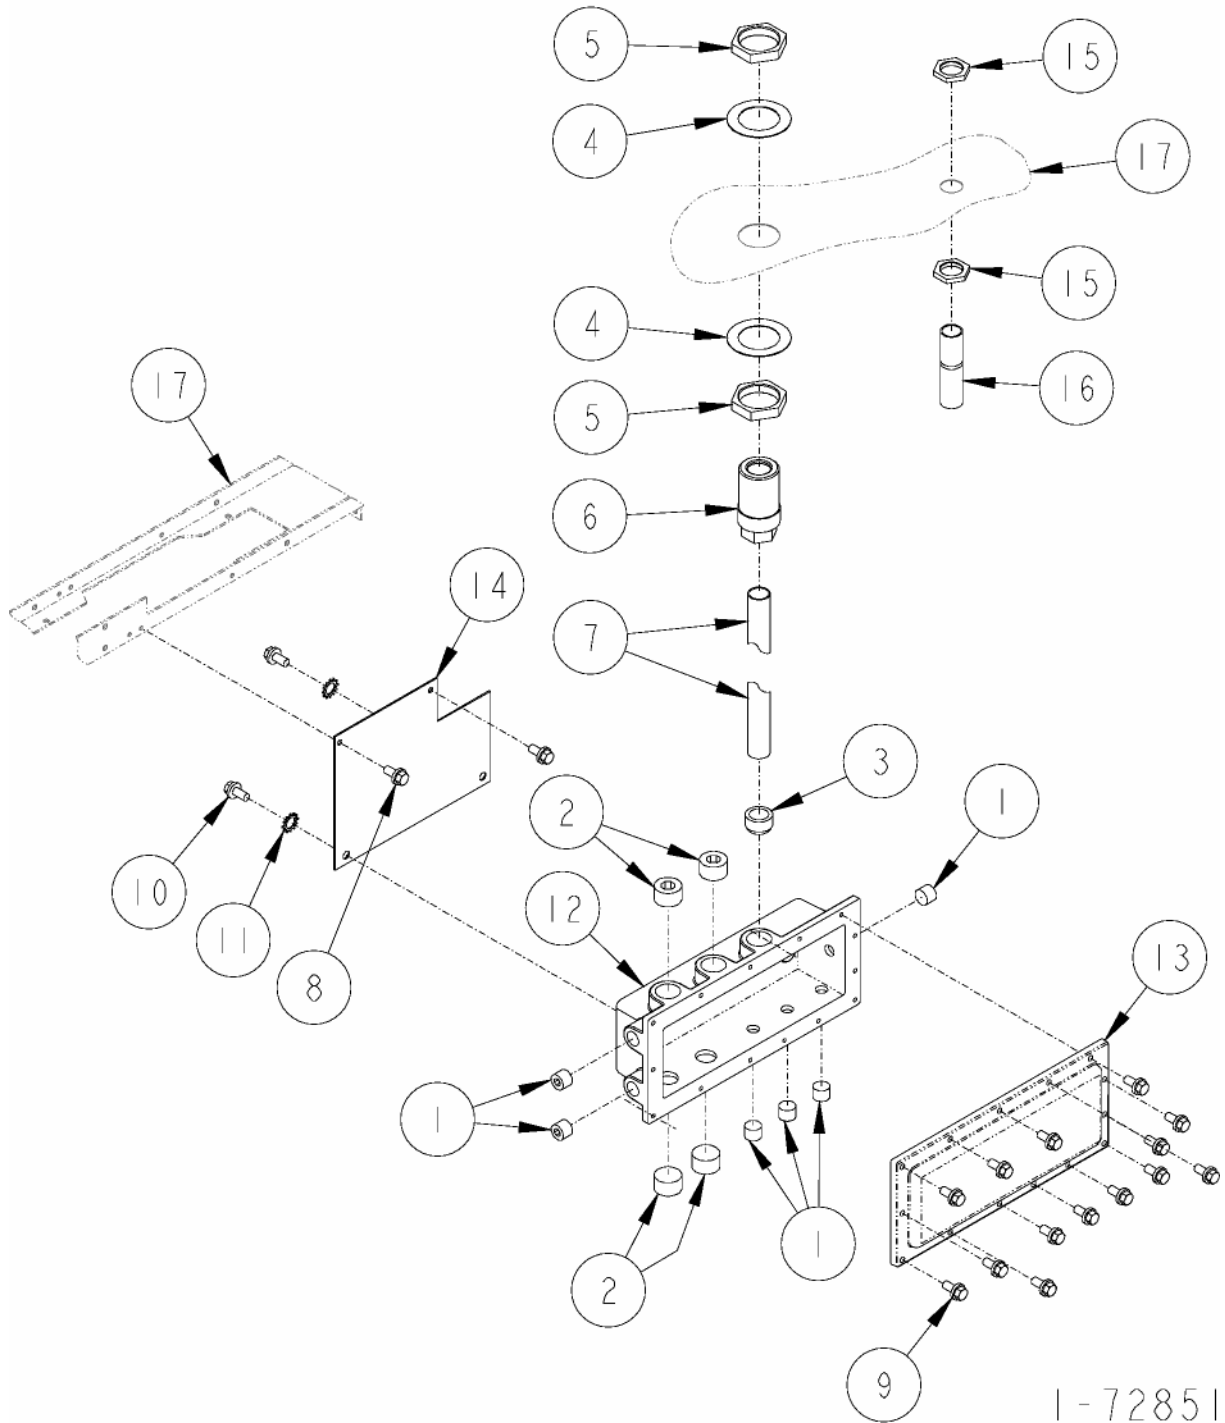

CONNECTION BOX ASSEMBLY

FRANKLIN ASSIST VAPOR NARROW FRAME

1-72850

CONNECTION BOX ASSEMBLY
FRANKLIN ASSIST VAPOR
NARROW FRAME

ITEM PART			ITEM PART		
NO.	NO.	DESCRIPTION	NO.	NO.	DESCRIPTION
1	X-420-8	90° Street Elbow	23	8801263	Conduit
2	X-424-3	Pipe Plug	24	8801343	Conduit Nut
3	X-426-1	Pipe Plug	25 For parts call out of Lower Frame Assembly see 72824.		
4	X-456	Reducer	26 For parts call out of Vapor Control Assembly see 72848.		
5	X-617-1	1/2" x 90° Elbow (Female/Female)			
6	X-617-3	1/2" x 90° Elbow (Male/Female)			1-72850
7	X-619-22	1/2" Union			
8	1-132705	Conduit Washer			
9	1-132706	Conduit Nut			
10	1-231866	Barrier Body			
11	2-233720	Conduit			
12	1-321222	Conduit			
13	4005047	1/4 x 1/2" Long Screw			
14	4005070	Screw			
15	4006010	Screw			
16	4036010	Lockwasher			
17	4080005	Connection Box			
18	4080006	Connection Box Cover			
19	8801074	Connection Box Mounting Bracket			
20	8801260	Conduit			
21	8801261	Conduit			
22	8801262	Conduit			

CONNECTION BOX ASSEMBLY

VAPOR BALANCE & NON-VAPOR

1-72851

CONNECTION BOX ASSEMBLY VAPOR BALANCE & NON-VAPOR

ITEM NO.	PART NO.	DESCRIPTION
1	X-424-3	Pipe Plug
2	X-426-1	Pipe Plug
3	X-456	Reducer
4	1-132705	Conduit Washer
5	1-132706	Conduit Nut
6	1-231866	Barrier Body
7	<u>Conduit</u>	
	1-321222	All models except listed below
	8801496	Model 34442 only
8	4005047	1/4 x 1/2" Long Screw
9	4005070	Screw
10	4006010	Screw
11	4036010	Lockwasher
12	4080005	Connection Box
13	4080006	Connection Box Cover
14	8801074	Connection Box Mounting Bracket
15	8801343	Conduit Nut
16	8800412	Conduit Plug
17	For parts call out of Lower Frame Assembly see 72824.	