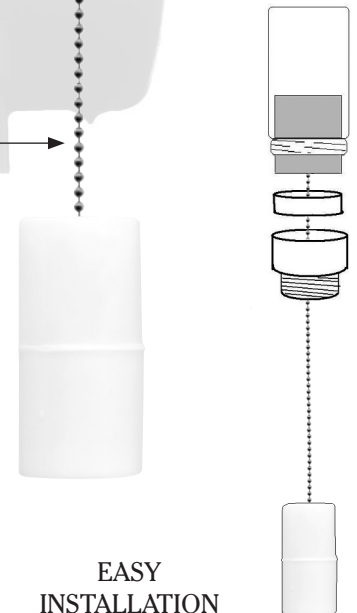

OVERFILL GUARD TANK GAUGE

800/457-0749
540/932-8594 FAX
Waynesboro, VA 22980
www.bjenterprisesinc.com

Large Glass
4 Window Display

Highly Visible
Orange Indicator
With UV Inhibitor

Overfill sight gauge visually alerts you when tank is approaching overfill status. When combined with Wall Mount Sentry or 007 Tank Monitor, 103 decibel siren will sound, providing audible and visual alert.

2" NPT Threads
(1 1/2" optional)

Available with optional alarm:

SENTRY WALL MOUNT
OVERFILL GUARD

007 OVERFILL GUARD

Nickel plated
brass chain. Field
Adjustable to 24"
from top of tank.
(extended chain
available)