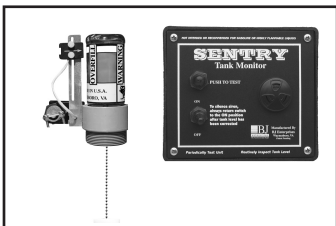

# OVERFILL GUARD TANK GAUGE

800/457-0749  
540/932-8594 FAX  
Waynesboro, VA 22980  
www.bjenterprisesinc.com

Large Glass  
4 Window Display

Highly Visible  
Orange Indicator  
With UV Inhibitor

Overfill sight gauge visually alerts you when tank is approaching overfill status. When combined with Wall Mount Sentry or 007 Tank Monitor, 103 decibel siren will sound, providing audible and visual alert.

### Available with optional alarm:

SENTRY WALL MOUNT  
OVERFILL GUARD

007 OVERFILL GUARD

Nickel plated  
brass chain. Field  
Adjustable to 24"  
from top of tank.  
(extended chain  
available)

EASY  
INSTALLATION