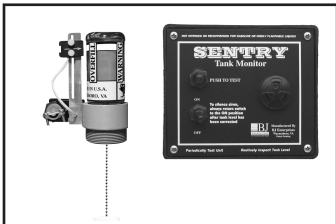

OVERFILL GUARD TANK GAUGE

800/457-0749
540/932-8594 FAX
Waynesboro, VA 22980
www.bjenterprisesinc.com

Large Glass
4 Window Display

Highly Visible
Orange Indicator
With UV Inhibitor

Overfill sight gauge visually alerts you when tank is approaching overfill status. When combined with Wall Mount Sentry or 007 Tank Monitor, 103 decibel siren will sound, providing audible and visual alert.

2" NPT Threads
(1 1/2" optional)

Available with optional alarm:

SENTRY WALL MOUNT
OVERFILL GUARD

007 OVERFILL GUARD

Nickel plated
brass chain. Field
Adjustable to 24"
from top of tank.
(extended chain
available)