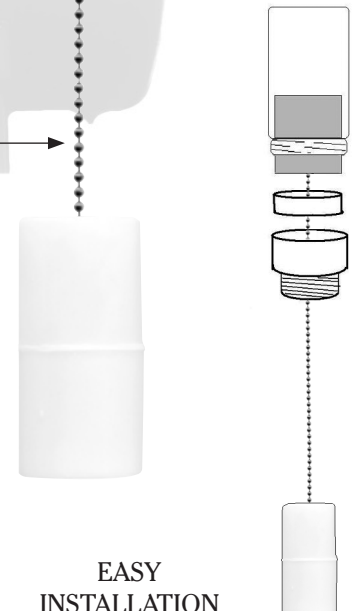

# OVERFILL GUARD TANK GAUGE

800/457-0749  
540/932-8594 FAX  
Waynesboro, VA 22980  
www.bjenterprisesinc.com

Large Glass  
4 Window Display

Highly Visible  
Orange Indicator  
With UV Inhibitor

Overfill sight gauge visually alerts you when tank is approaching overfill status. When combined with Wall Mount Sentry or 007 Tank Monitor, 103 decibel siren will sound, providing audible and visual alert.

2" NPT Threads  
(1 1/2" optional)

### Available with optional alarm:

SENTRY WALL MOUNT  
OVERFILL GUARD

007 OVERFILL GUARD

Nickel plated  
brass chain. Field  
Adjustable to 24"  
from top of tank.  
(extended chain  
available)

EASY  
INSTALLATION